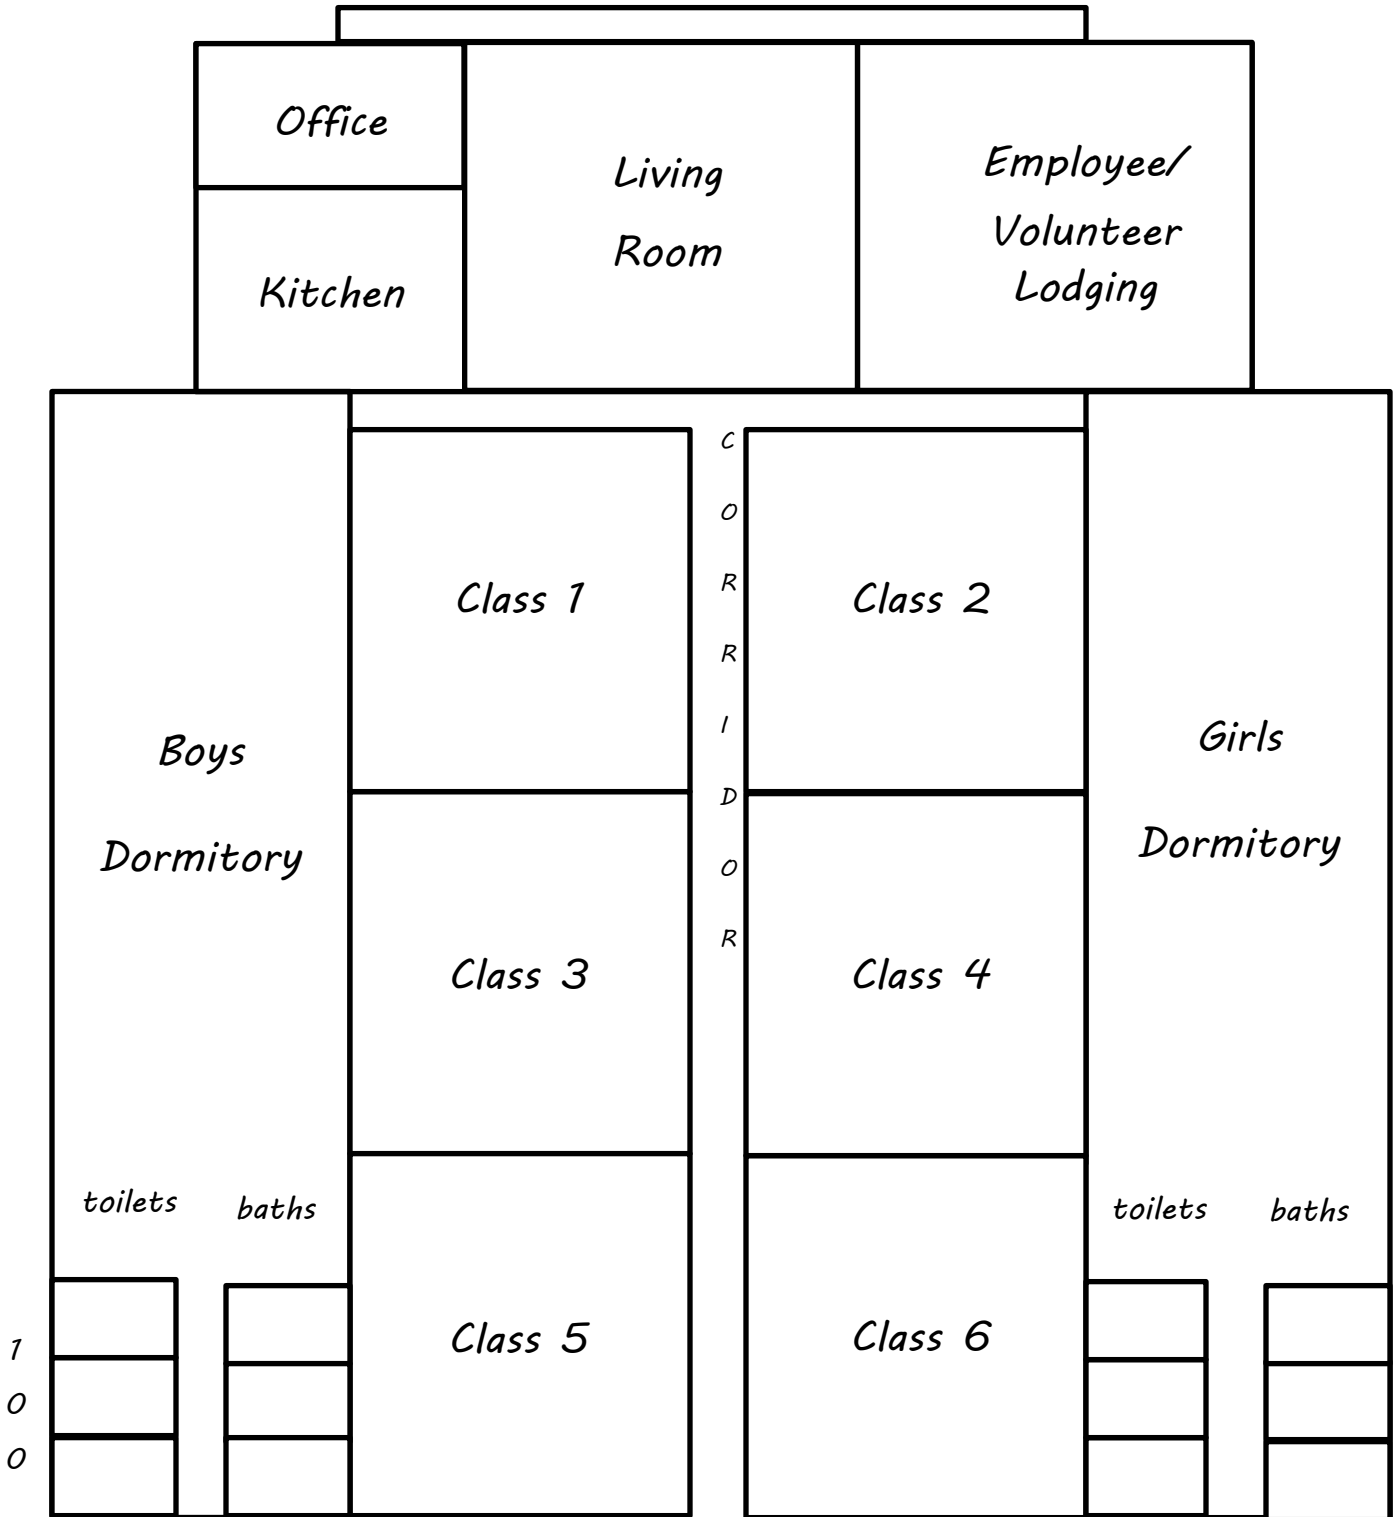

Mawuvio's Outreach Programme

Site Plan: Aiykuma Township

100

120 ft.